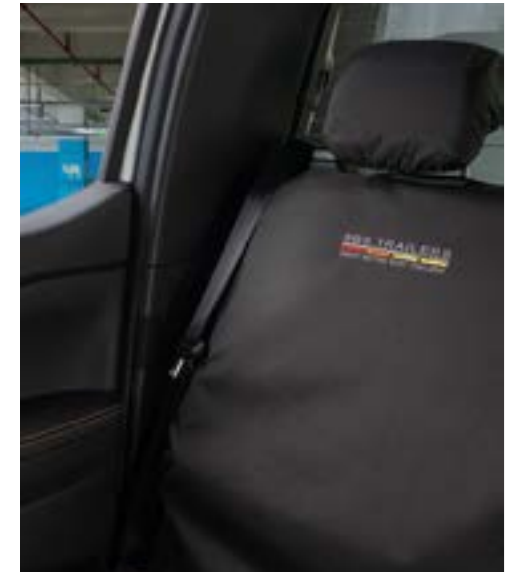

Embroidering or embossing your company logo onto your seat covers will give your vehicle a professional and distinctive appearance. While many businesses display branded signage on the exterior of their vehicles, showcasing your logo on the interior of your seat covers allows you to advertise your brand from both sides. This not only enhances the overall look of your fleet, but also sets you apart from competitors, giving your vehicles a complete corporate look.

We use a state-of-the-art custom embroidery machine on-site, and in just a few simple steps, we can digitise your company logo to feature on your seat covers. With an extensive range of premium quality embroidery threads at our disposal, we can embroider logos or text onto any of our seat covers. Whether you choose our universal or tailored covers, we ensure your needs are fully met. **Please note that embossing is available by special order only. Please contact our sales team for more information.**

Embossed branding finish